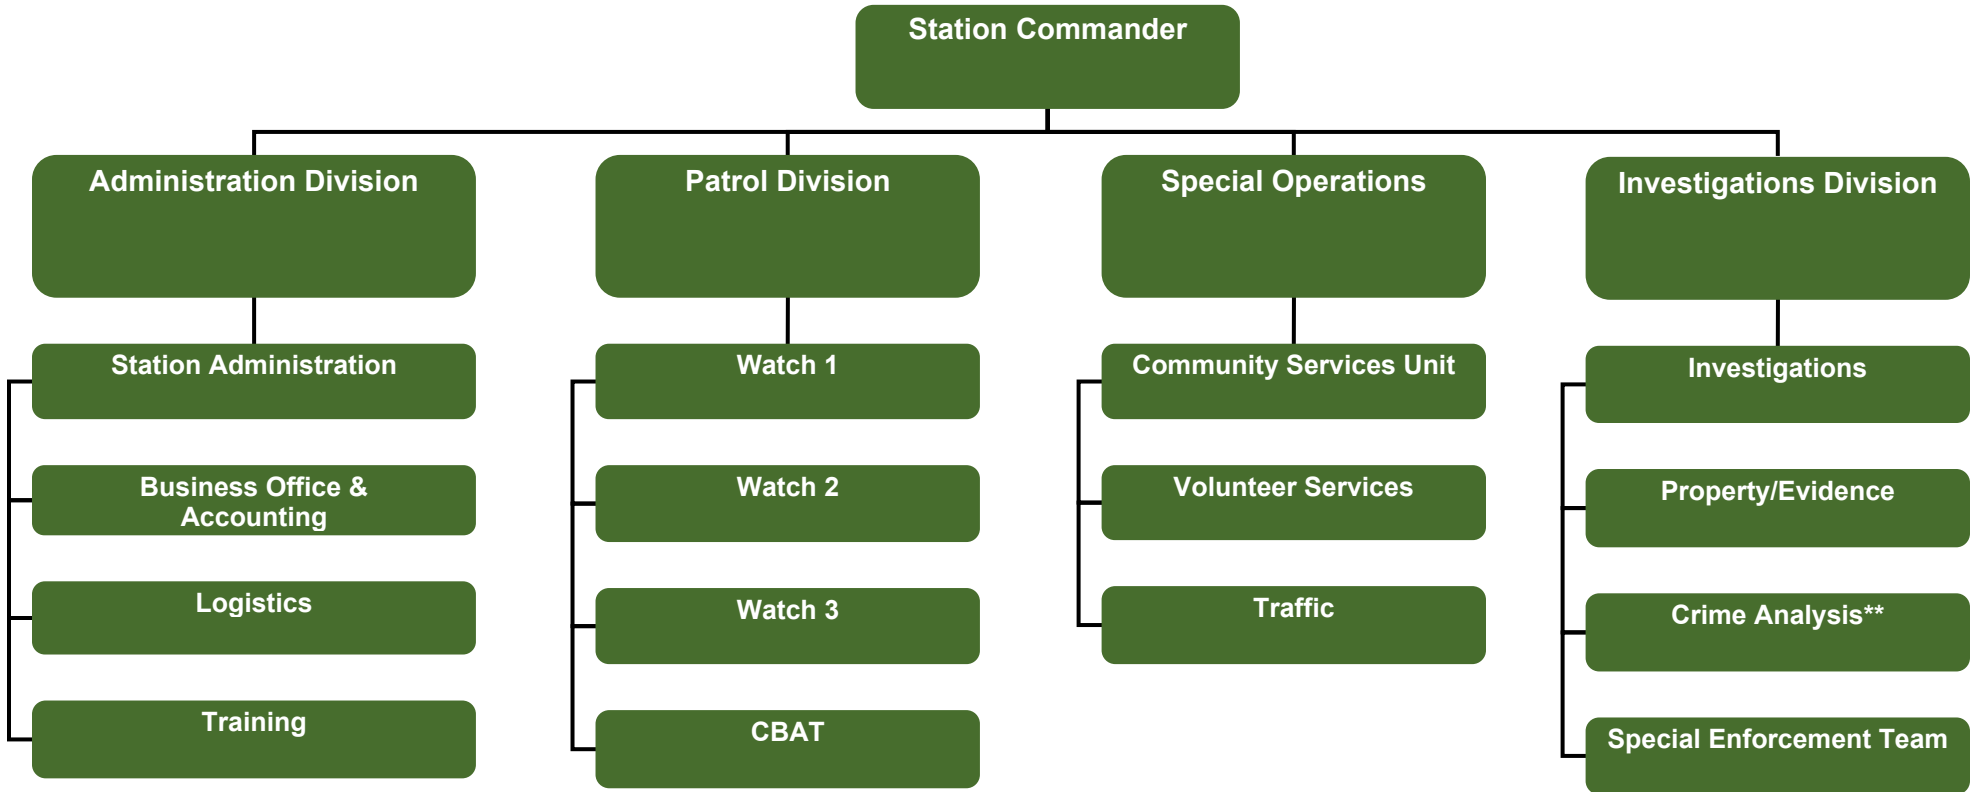

# Riverside County Sheriff's Office Moreno Valley Station

**\*\*Not Included in City Contract**